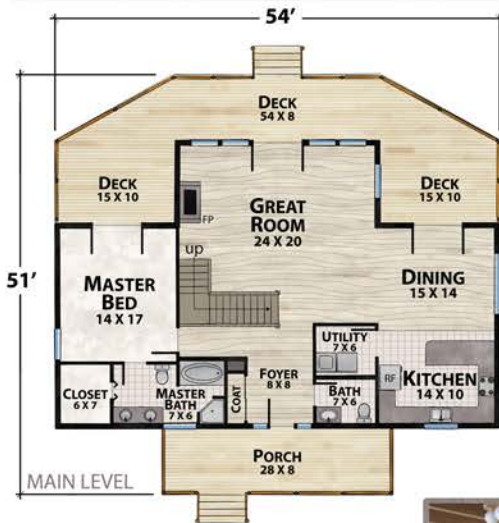

# The Tellico Lodge

*natural element homes*

The Classic Plans Collection

1-800-970-2224

Main Level - 1,570 Square Feet  
3 Bedrooms - 2 1/2 Baths

Upper Level - 1,030 Square Feet  
834 Square Feet of Outdoor Living

2,600 Total Square Footage  
576 Square Foot Garage

Plan customization is included with your home plan purchase. Why not make it PERFECT?

*natural element homes*

Copyrighted Home Plan: this home plan and images are protected by United States and international copyright Law and may not be duplicated, reproduced, modified, and/or distributed, in whole or in part, without the express written consent of Natural Element Homes.