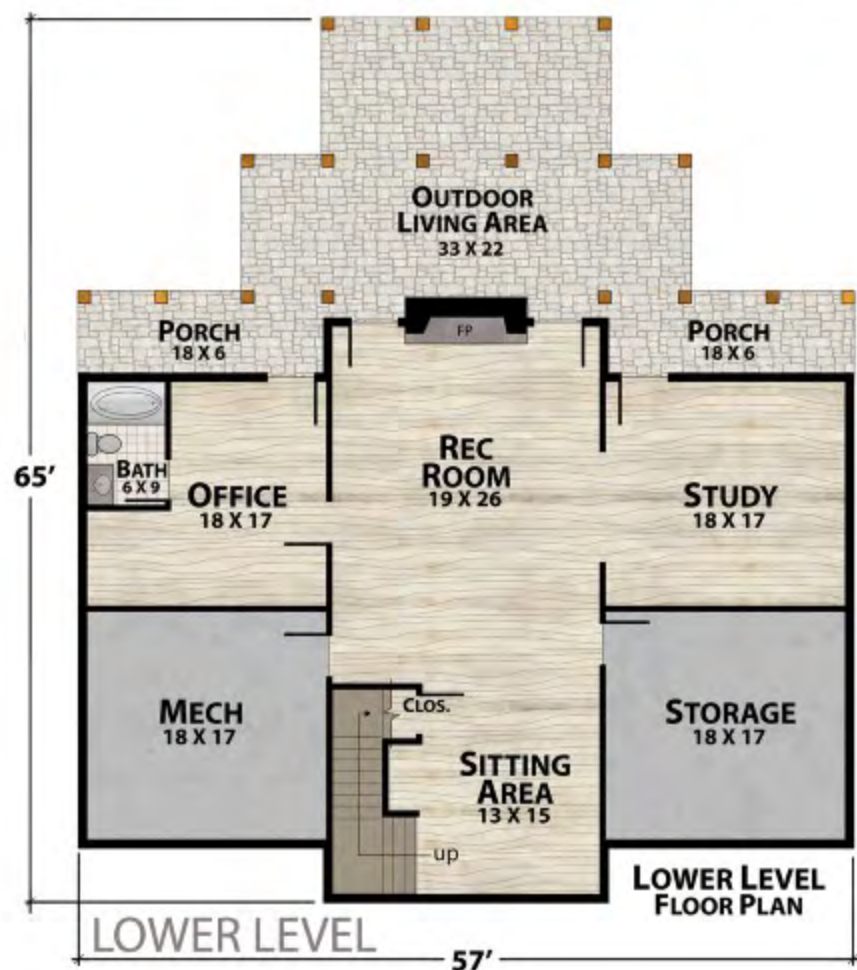

# The Jellico Retreat 2

*natural element homes*

The Classic Plans Collection

1-800-970-2224

Main Level - 2,138 Square Feet  
3 Bedrooms - 3 1/2 Baths

Upper Level - 1,406 Square Feet  
2,016 Square Feet of Outdoor Living

Lower Level - 2,138 Square Feet  
5,682 Total Heated Square Feet

Plan customization is included with your home plan purchase. Why not make it PERFECT?

*natural element homes*

Copyrighted Home Plan: this home plan and images are protected by United States and international copyright Law and may not be duplicated, reproduced, modified, and/or distributed, in whole or in part, without the express written consent of Natural Element Homes.