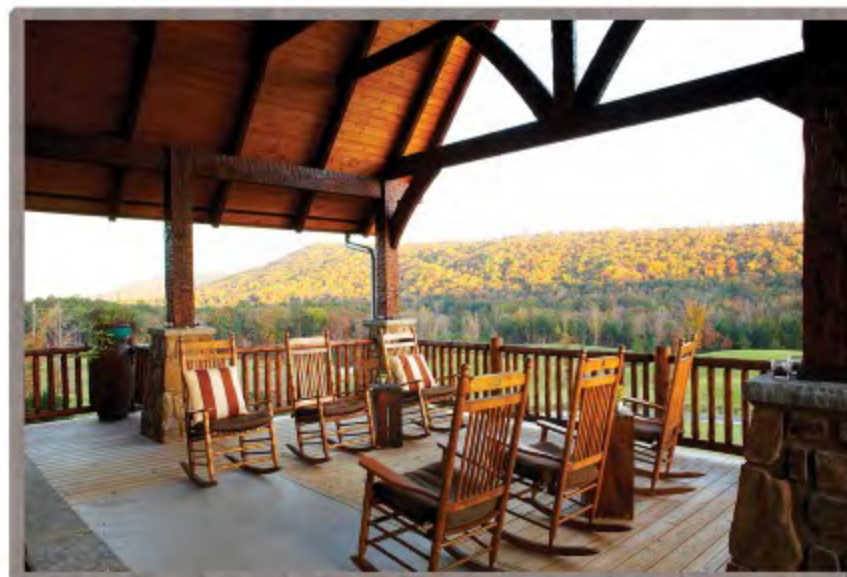

Plan customization is included with your home plan purchase. Why not make it PERFECT?

natural element homes

Copyrighted Home Plan: this home plan and images are protected by United States and international copyright Law and may not be duplicated, reproduced, modified, and/or distributed, in whole or in part, without the express written consent of Natural Element Homes.

www.NaturalElementHomes.com