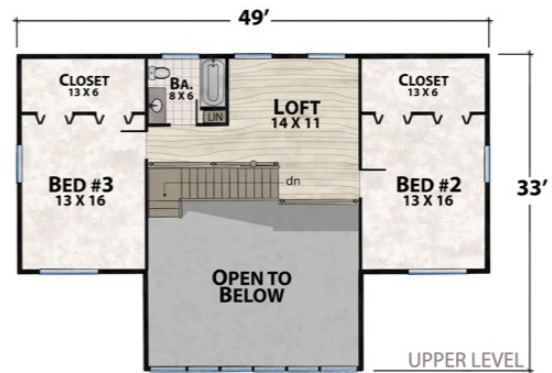

The Tellico River

natural element homes

The Classic Plans Collection

1-800-970-2224

Main Level - 1,288 Square Feet Upper Level - 845 Square Feet 2,133 Total Square Footage
 3 Bedrooms - 2 1/2 Baths 801 Square Feet of Outdoor Living