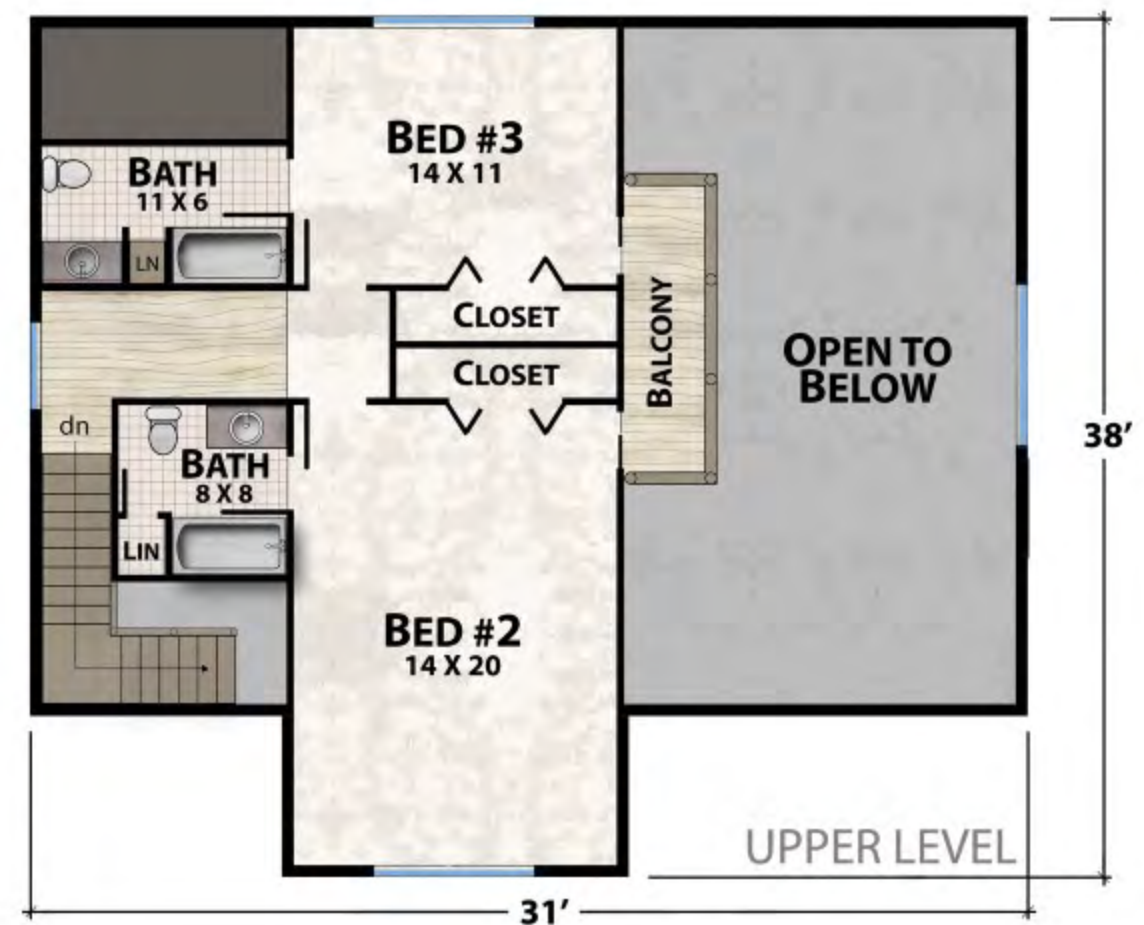

The Trail's End

natural element homes

The MossCreek Collection

1-800-970-2224

Main Level - 1,570 Square Feet

Upper Level - 800 Square Feet

2,370 Total Square Footage

3 Bedrooms - 4 Baths

672 Square Feet of Outdoor Living

FRONT

RIGHT

REAR

LEFT

Plan customization is included with your home plan purchase. Why not make it PERFECT?

natural element homes

Copyrighted Home Plan: this home plan and images are protected by United States and international copyright Law and may not be duplicated, reproduced, modified, and/or distributed, in whole or in part, without the express written consent of Natural Element Homes.