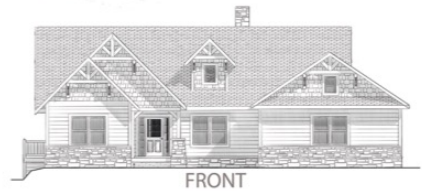

The Treeline Retreat B

natural element homes

The Empty Nest Collection

1-800-970-2224

Plan Info:

Bedrooms 2
Baths 2
Half Baths 1

Square Footage:

Heated:
2065 First Floor
0 Upper Floor

Total: 2065

Unheated:
487 Porches/Decks
638 Garage

Plan customization is included with your home plan purchase. Why not make it PERFECT?

natural element homes

Copyrighted Home Plan: this home plan and images are protected by United States and international copyright Law and may not be duplicated, reproduced, modified, and/or distributed, in whole or in part, without the express written consent of Natural Element Homes.