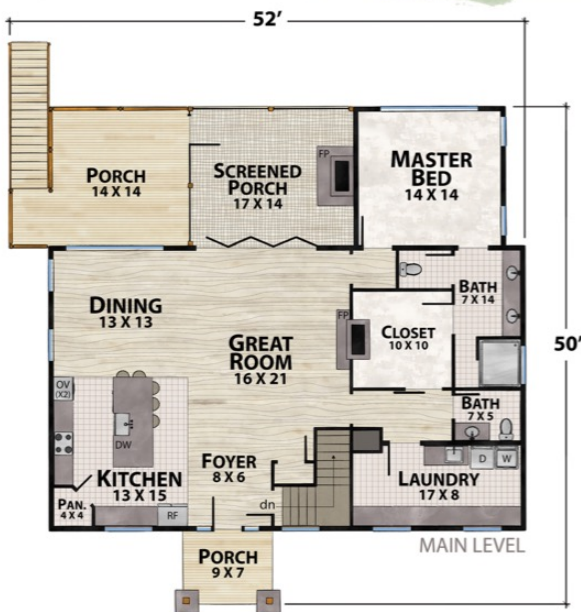

The Treeline Retreat

natural element homes

The Empty Nest Collection

1-800-970-2224

Plan Info:
 Bedrooms 2
 Baths 2
 Half Baths 1

Square Footage:
 Heated:
 1590 First Floor
 882 Lower Floor
 Total: 2472

Unheated:
 520 Porches/Decks
 708 Garage

FRONT

RIGHT

REAR

LEFT

Plan customization is included with your home plan purchase. Why not make it PERFECT?

natural element homes

Copyrighted Home Plan: this home plan and images are protected by United States and international copyright Law and may not be duplicated, reproduced, modified, and/or distributed, in whole or in part, without the express written consent of Natural Element Homes.