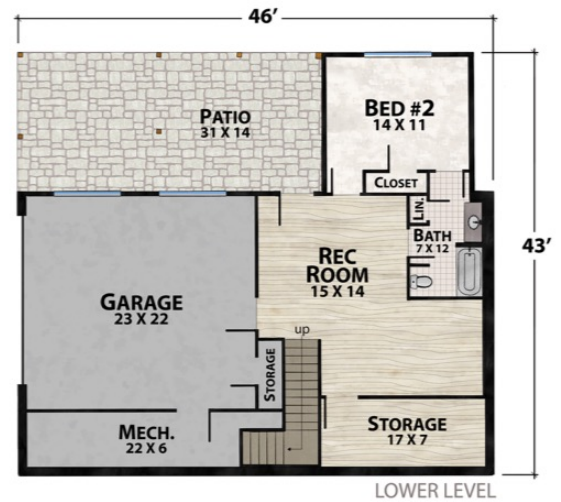

The Treeline Retreat

natural element homes

The Empty Nest Collection

1-800-970-2224

Plan Info:
 Bedrooms 2
 Baths 2
 Half Baths 1

Square Footage:
 Heated:
 1590 First Floor
 882 Lower Floor
 Total: 2472

Unheated:
 520 Porches/Decks
 708 Garage