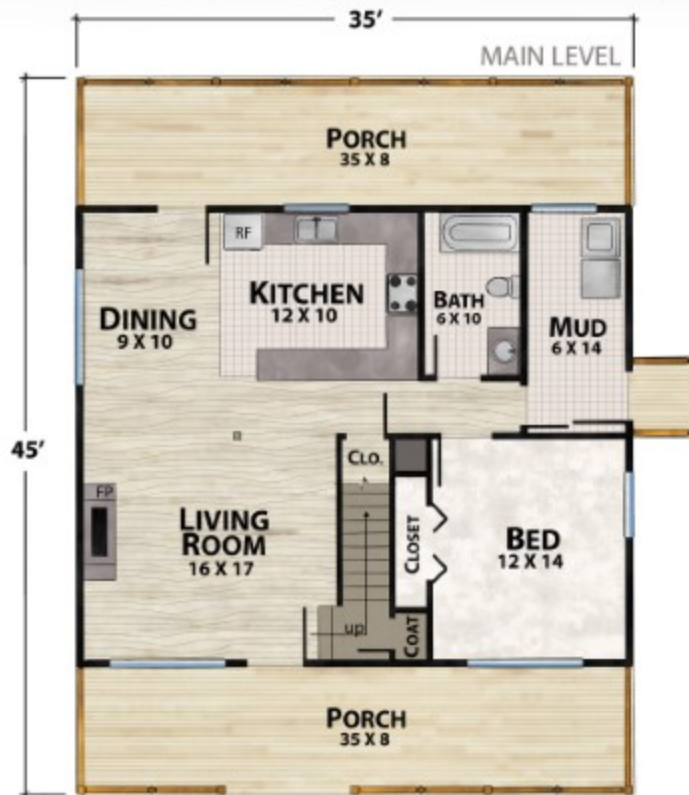

The Turkey Lurkey

natural element homes

The Comfy Cabins Collection

1-800-970-2224

Main Level - 994 Square Feet

Upper Level - 702 Square Feet

1,696 Total Square Footage

1 Bedrooms - 2 Baths

579 Square Feet of Outdoor Living

FRONT

RIGHT

REAR

LEFT

Plan customization is included with your home plan purchase. Why not make it PERFECT?

natural element homes

Copyrighted Home Plan: this home plan and images are protected by United States and international copyright Law and may not be duplicated, reproduced, modified, and/or distributed, in whole or in part, without the express written consent of Natural Element Homes.