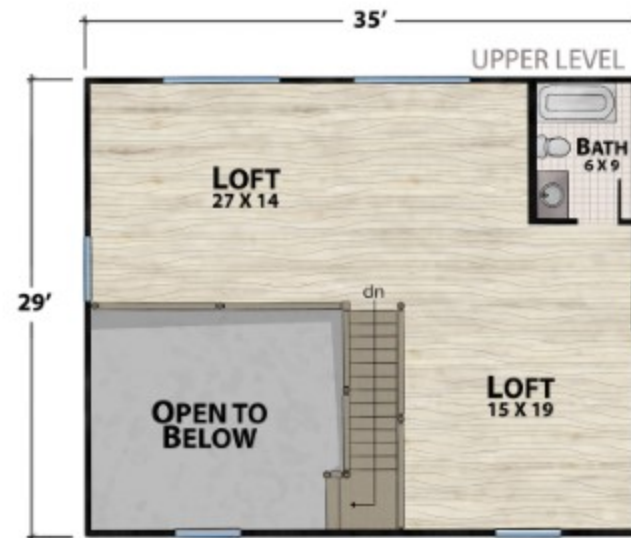

The Turkey Lurkey

natural element homes

The Comfy Cabins Collection

1-800-970-2224

Main Level - 994 Square Feet

Upper Level - 702 Square Feet

1,696 Total Square Footage

1 Bedrooms - 2 Baths

579 Square Feet of Outdoor Living

FRONT

RIGHT

REAR

LEFT

Plan customization is included with your home plan purchase. Why not make it PERFECT?

natural element homes

Copyrighted Home Plan: this home plan and images are protected by United States and international copyright Law and may not be duplicated, reproduced, modified, and/or distributed, in whole or in part, without the express written consent of Natural Element Homes.