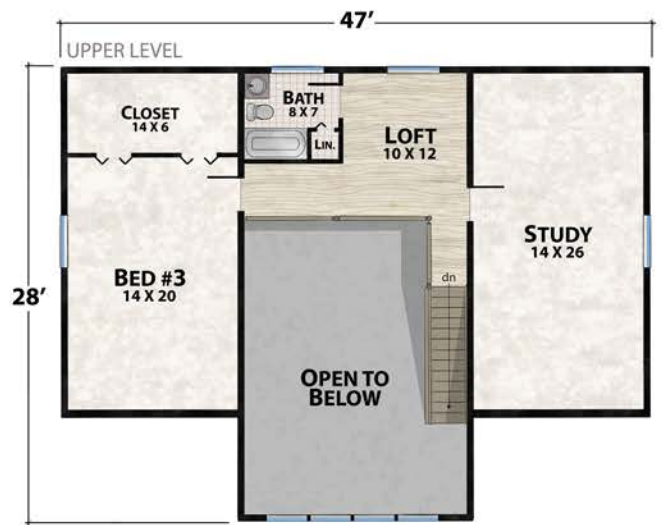

The Valley View Lodge

natural element homes

The Classic Plans Collection

1-800-970-2224

Main Level - 1,447 Square Feet
3 Bedrooms - 3 1/2 Baths

Upper Level - 1,000 Square Feet
2,447 Total Square Footage

REAR