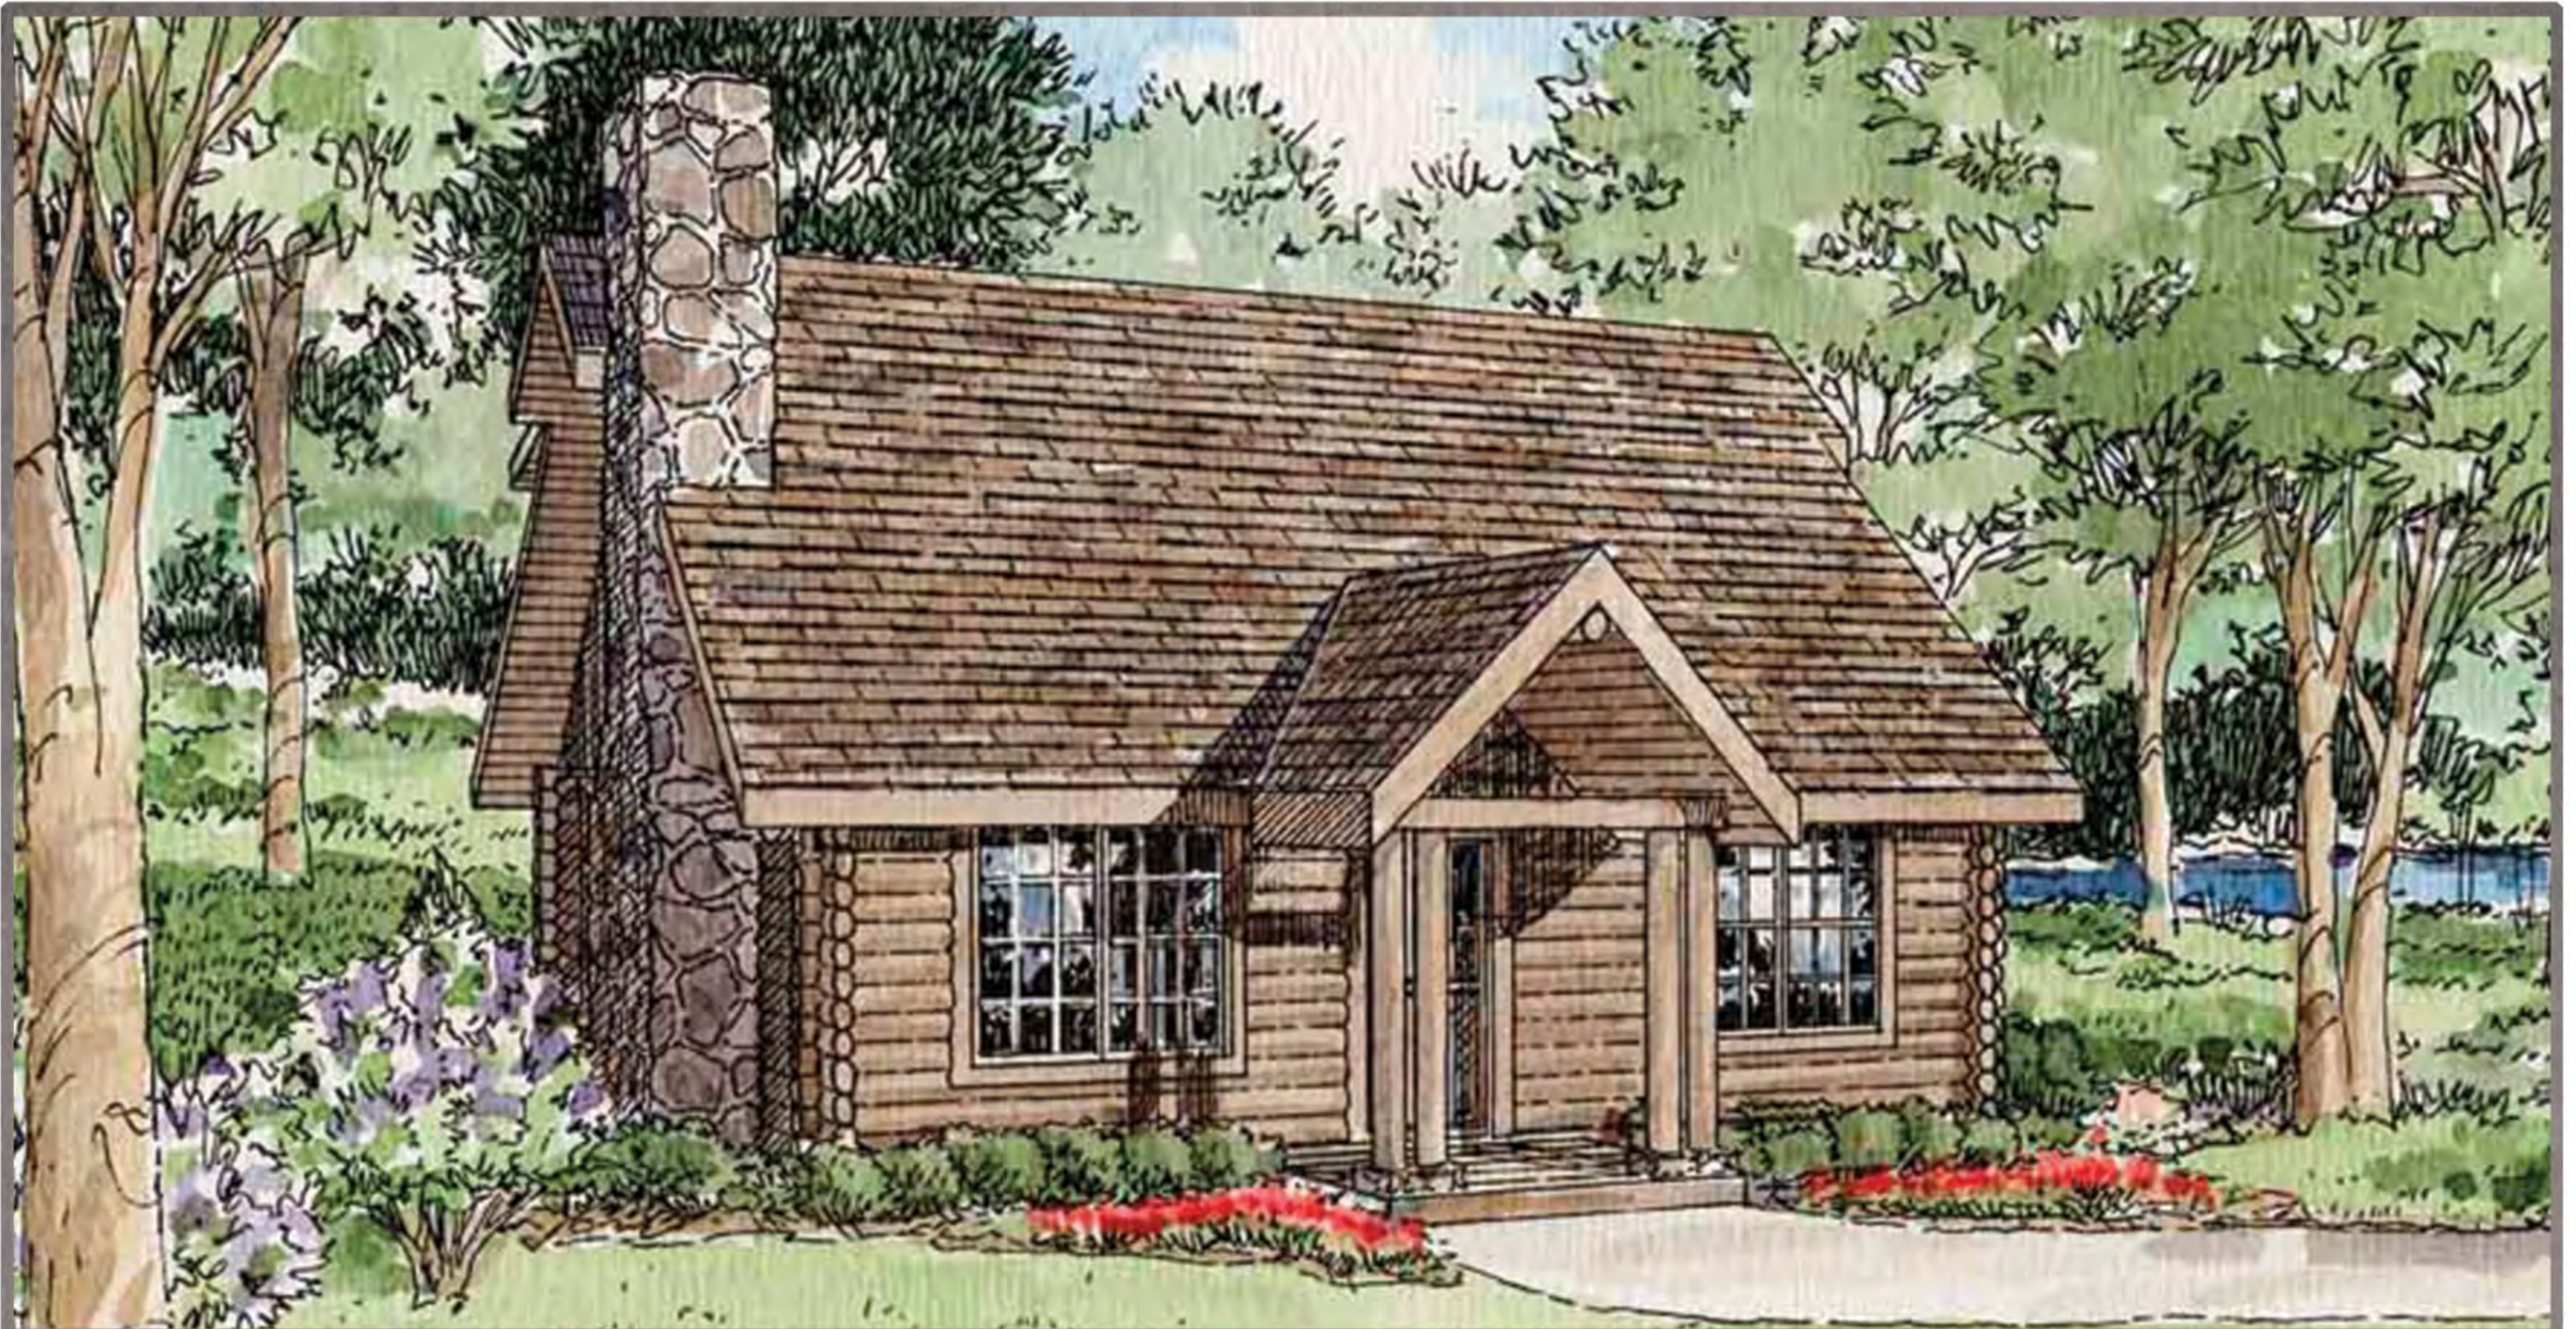

The Woodland

natural element homes

The ClassicPlans Collection

1-800-970-2224

2 Bedrooms - 2 Baths Main Level - 822 Square Feet Upper Level - 582 Square Feet 1,404 Total Square Footage

FRONT

RIGHT

REAR

LEFT

Plan customization is included with your home plan purchase. Why not make it PERFECT?

natural element homes

Copyrighted Home Plan: this home plan and images are protected by United States and international copyright Law and may not be duplicated, reproduced, modified, and/or distributed, in whole or in part, without the express written consent of Natural Element Homes.