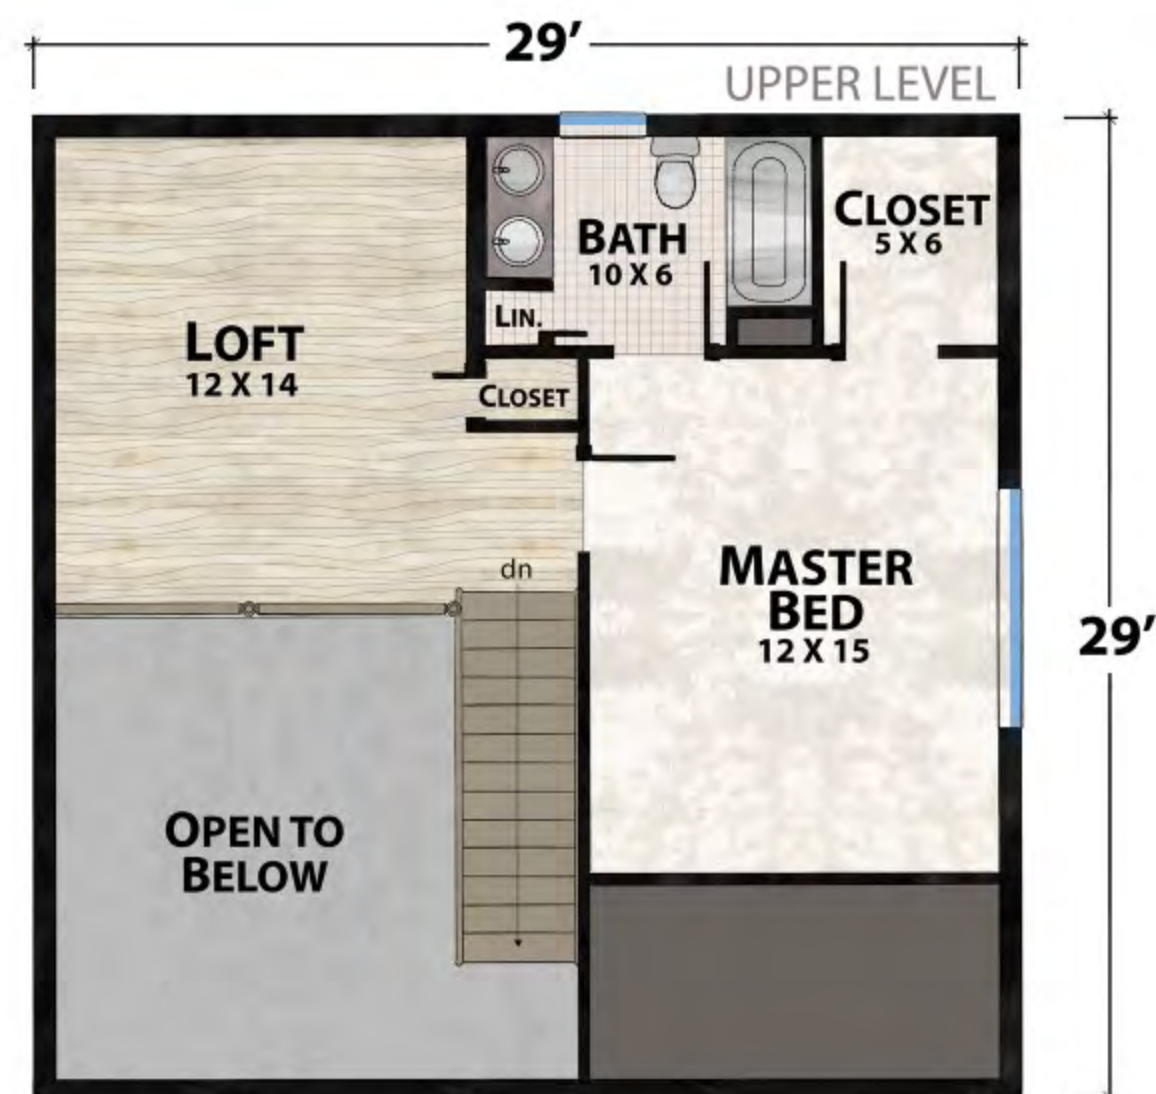

The Woodland

natural element homes

The ClassicPlans Collection

1-800-970-2224

2 Bedrooms - 2 Baths Main Level - 822 Square Feet Upper Level - 582 Square Feet 1,404 Total Square Footage

FRONT

RIGHT

REAR