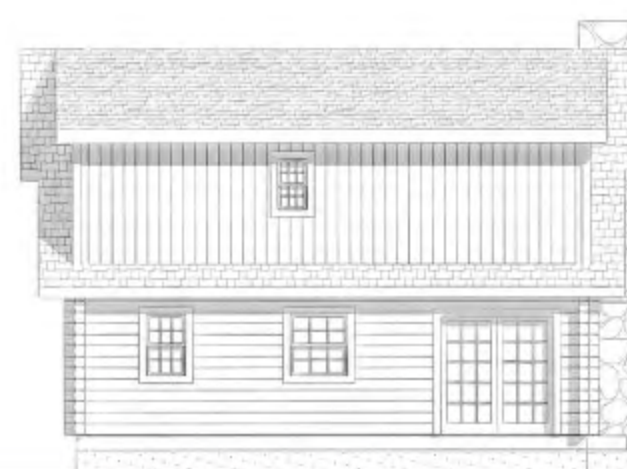

The Woodland

natural element homes

The ClassicPlans Collection

1-800-970-2224

2 Bedrooms - 2 Baths Main Level - 822 Square Feet Upper Level - 582 Square Feet 1,404 Total Square Footage

FRONT

RIGHT

REAR