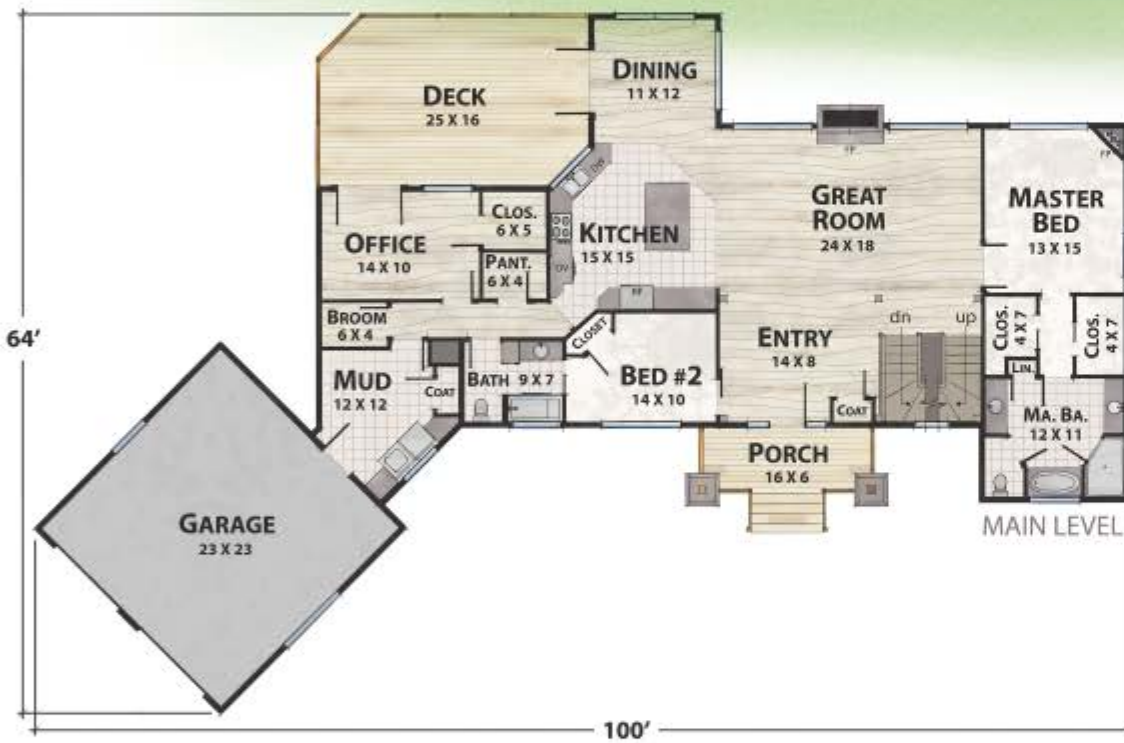

The Wrenwood Lodge

natural element homes

The Modern Mountain Collection

1-800-970-2224

Plan Info:		Square Footage:		
Bedrooms	6	Heated:		Unheated:
Baths	3	2177	First Floor	471
Half Baths	1	203	Upper Floor	576
		1857	Lower Floor	269
				Porches/Decks
				Garage
				Storage, Safe
		Total: 4210		