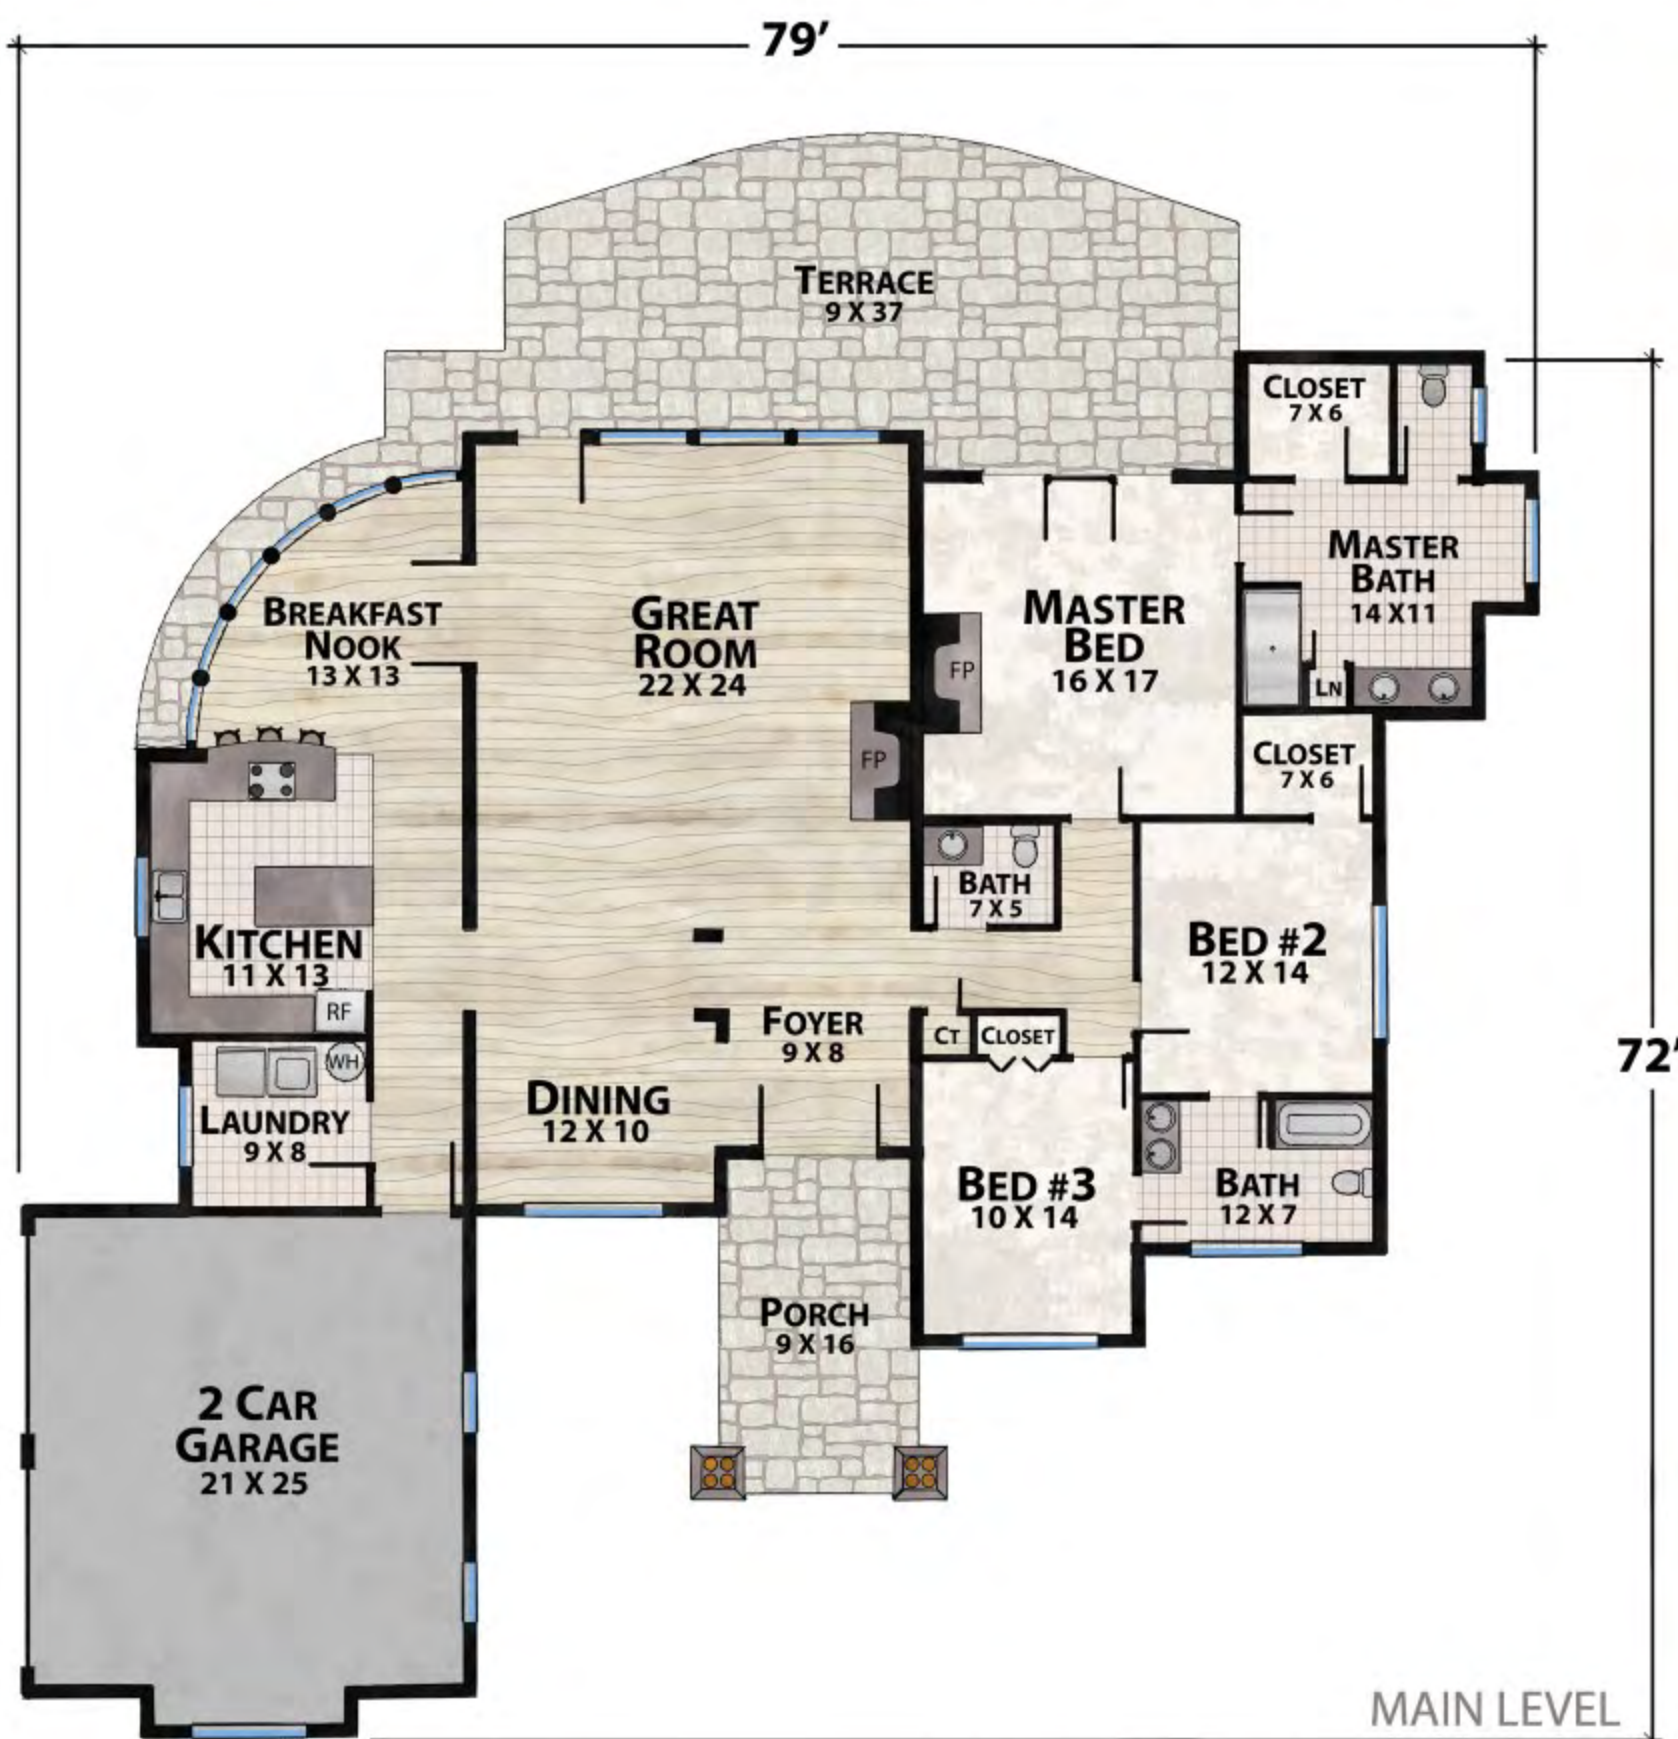

The Yellowstone Lodge

natural element homes

The Elk River Collection

1-800-970-2224

Main Level - 2,587 Square Feet
3 Bedrooms - 2 1/2 Baths

525 Square Foot Garage
477 Square Feet of Outdoor Living

Plan customization is included with your home plan purchase. Why not make it PERFECT?